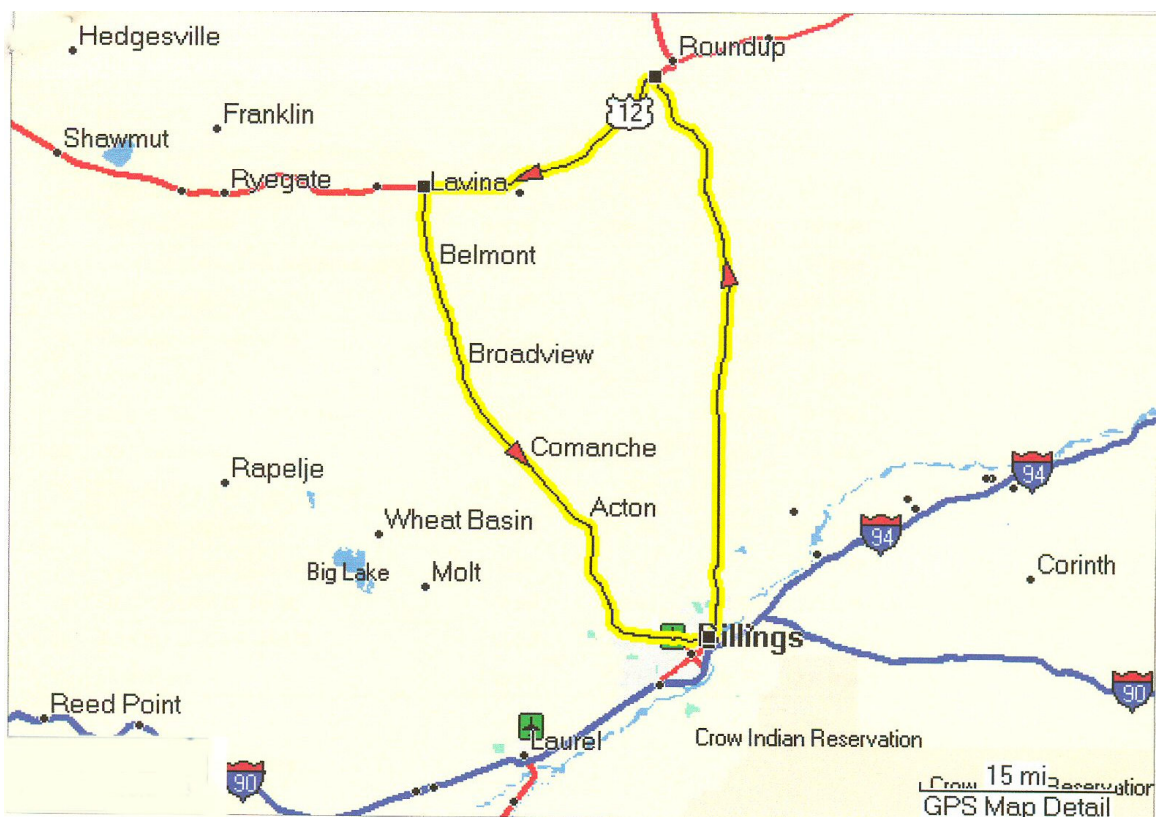

Billings/Roundup/Lavina Loop.

Take Highway US 87 North to Roundup.
Turn Left on US 12 to Lavina.
At Lavina, turn Left onto Highway 3 back to Billings.

Total miles: 115. Approximate driving time is one hour, 51 minutes.
There are various places to stop for rest breaks and/or eats.